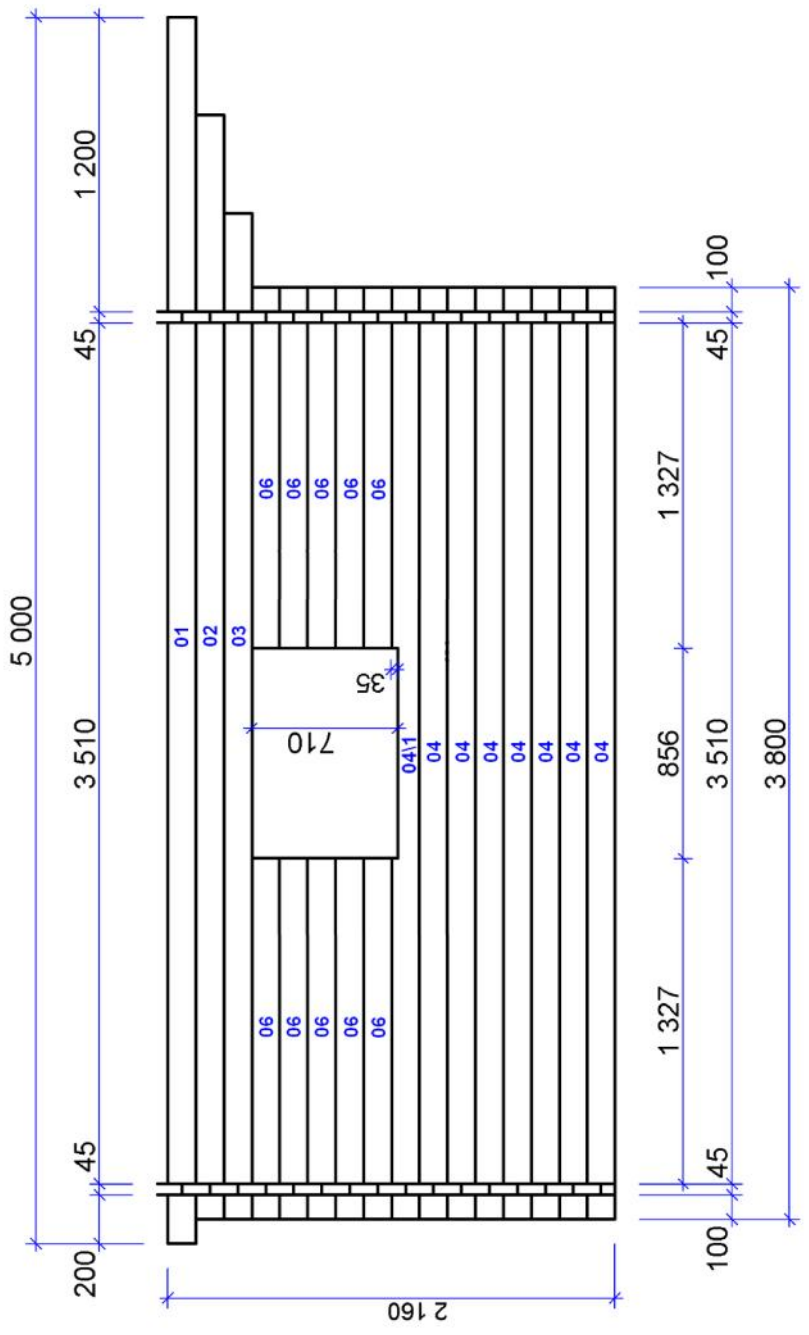

The supplier has the right to do the changes which aren't influencing operational properties of this product.

Pos	"GUSTAV" 5,0 x 3,8 (45 / 135 mm)	Profile (mm)	Length (mm)	St.
01		45x135	5000	2
02		45x135 	4500	2
03			4100	2
04			3800	20
04\1			3800	1
05			5000	15
05\1			5000	1
06			1472	10
07			648	28
08			648	28
09			45x68	5000
09\1		45x68	5000	1
10			5000	2

11	ROOFING BOARDS	19x85	2720	118
12	RAFTERS	41x145	5000	5
13	ROOF DECOR	20x120 or 20x145	2730	4
14	ROOF DECOR	20x40	2500 or 5000	4 2
15	ROOF DECOR	20x95	2500 or 5000	4 2
16	DIAMOND			2

W-1	WINDOW	850 x 680	1
W-2	WINDOW	400 x 1910	2
D-1	DOUBLE DOOR GLAZED	1590 x 1910	1

GUSTAV 5,0 x 3,8 45 mm

GUSTAV 5,0 x 3,8 45\135 mm