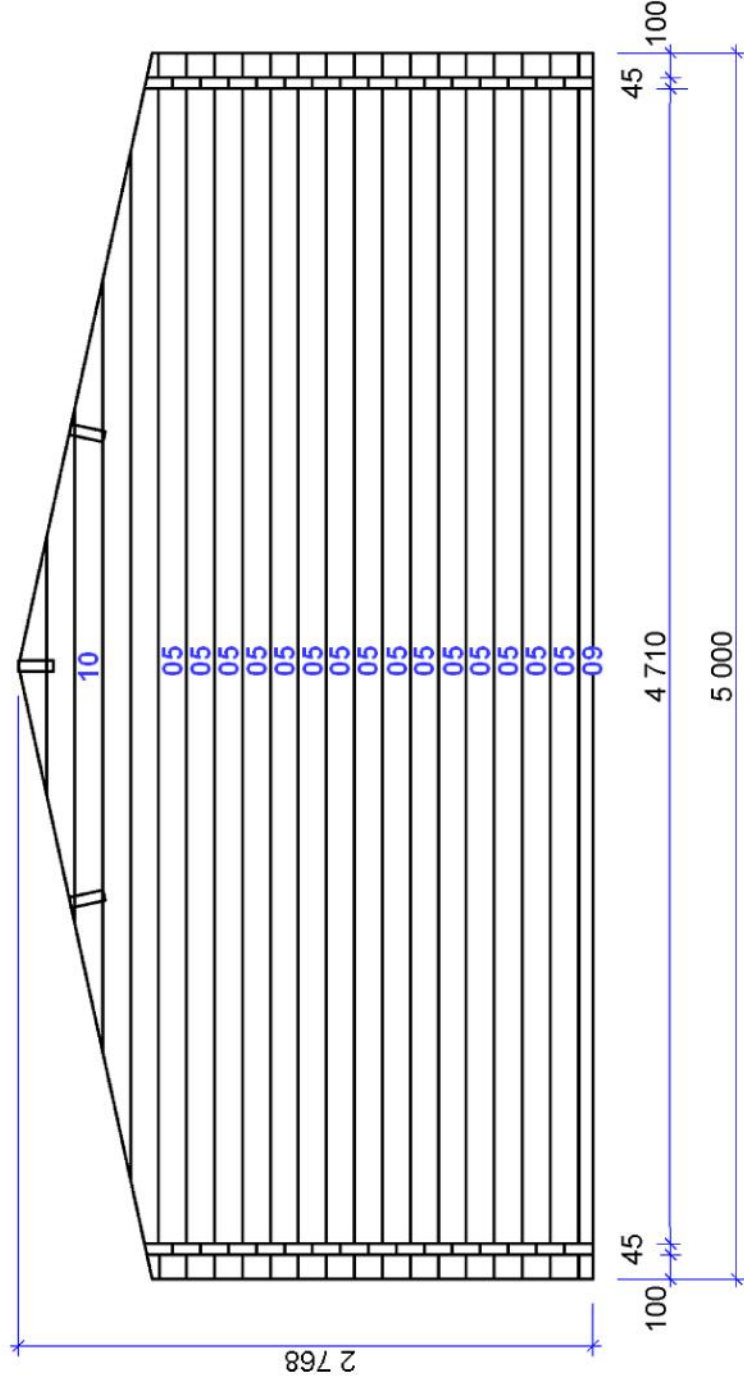

The supplier has the right to do the changes which aren't influencing operational properties of this product.

Pos	"GUSTAV" 5,0 x 3,8 (45 / 135 mm)	Profile (mm)	Length (mm)	St.
01		45x135	5000	2
02		45x135 	4500	2
03			4100	2
04			3800	20
04\1			3800	1
05			5000	15
05\1			5000	1
06			1472	10
07			648	28
08			648	28
09			45x68	5000
09\1		45x68	5000	1
10			5000	2

11	ROOFING BOARDS	19x85	2720	118
12	RAFTERS	41x145	5000	5
13	ROOF DECOR	20x120 or 20x145	2730	4
14	ROOF DECOR	20x40	2500 or 5000	4 2
15	ROOF DECOR	20x95	2500 or 5000	4 2
16	DIAMOND			2

W-1	WINDOW	850 x 680	1
W-2	WINDOW	400 x 1910	2
D-1	DOUBLE DOOR GLAZED	1590 x 1910	1

GUSTAV 5,0 x 3,8 45 mm

GUSTAV 5,0 x 3,8 45\135 mm