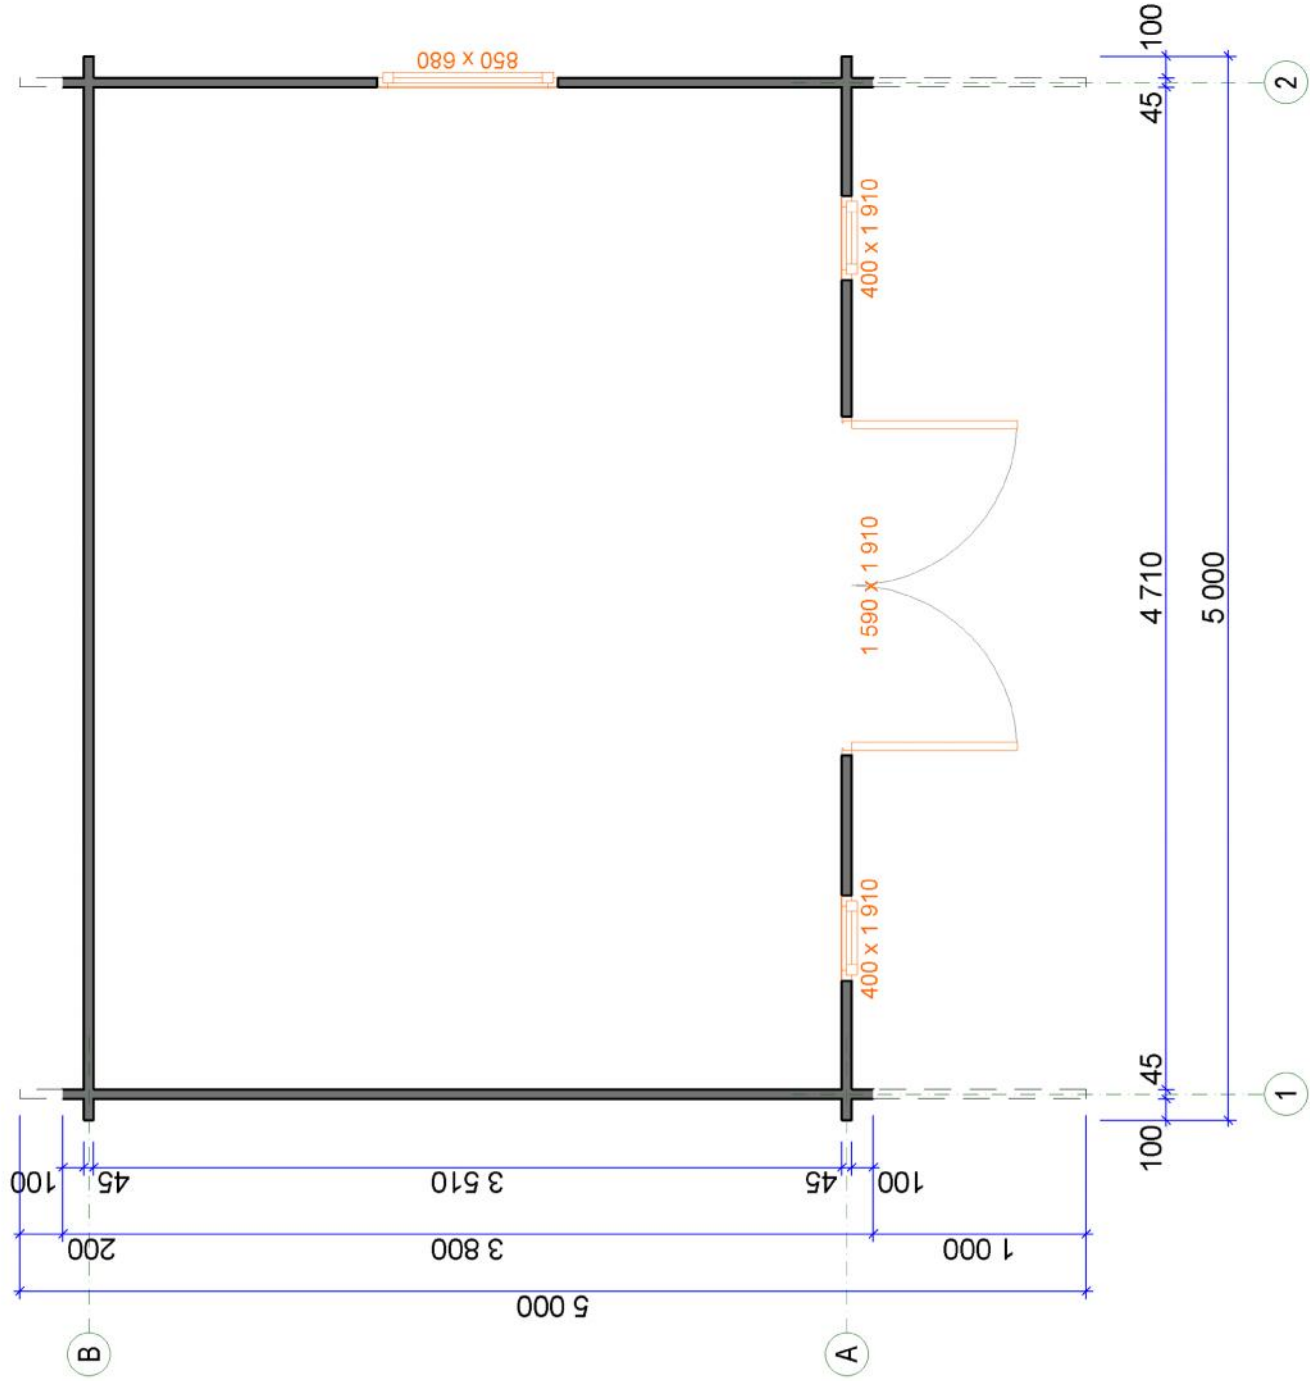

The supplier has the right to do the changes which aren't influencing operational properties of this product.

Pos	"GUSTAV" 5,0 x 3,8 (45 / 135 mm)	Profile (mm)	Length (mm)	St.
01		45x135	5000	2
02		45x135 	4500	2
03			4100	2
04			3800	20
04\1			3800	1
05			5000	15
05\1			5000	1
06			1472	10
07			648	28
08			648	28
09			45x68	5000
09\1		45x68	5000	1
10			5000	2

11	ROOFING BOARDS	19x85	2720	118
12	RAFTERS	41x145	5000	5
13	ROOF DECOR	20x120 or 20x145	2730	4
14	ROOF DECOR	20x40	2500 or 5000	4 2
15	ROOF DECOR	20x95	2500 or 5000	4 2
16	DIAMOND			2

W-1	WINDOW	850 x 680	1
W-2	WINDOW	400 x 1910	2
D-1	DOUBLE DOOR GLAZED	1590 x 1910	1

GUSTAV 5,0 x 3,8 45 mm

GUSTAV 5,0 x 3,8 45\135 mm