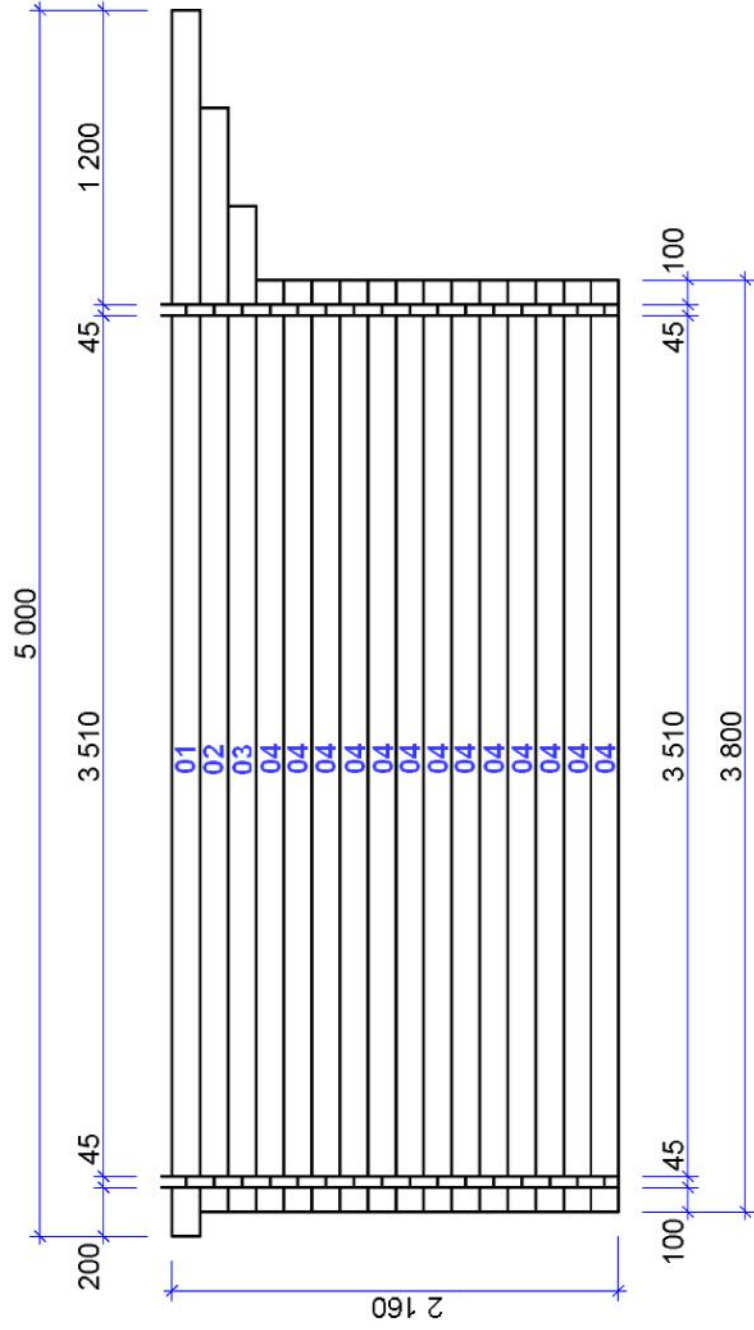

The supplier has the right to do the changes which aren't influencing operational properties of this product.

Pos	"GUSTAV" 5,0 x 3,8 (45 / 135 mm)	Profile (mm)	Length (mm)	St.
01		45x135	5000	2
02		45x135 	4500	2
03			4100	2
04			3800	20
04\1			3800	1
05			5000	15
05\1			5000	1
06			1472	10
07			648	28
08			648	28
09			45x68	5000
09\1		45x68	5000	1
10			5000	2

11	ROOFING BOARDS	19x85	2720	118
12	RAFTERS	41x145	5000	5
13	ROOF DECOR	20x120 or 20x145	2730	4
14	ROOF DECOR	20x40	2500 or 5000	4 2
15	ROOF DECOR	20x95	2500 or 5000	4 2
16	DIAMOND			2

W-1	WINDOW	850 x 680	1
W-2	WINDOW	400 x 1910	2
D-1	DOUBLE DOOR GLAZED	1590 x 1910	1

GUSTAV 5,0 x 3,8 45 mm

GUSTAV 5,0 x 3,8 45\135 mm