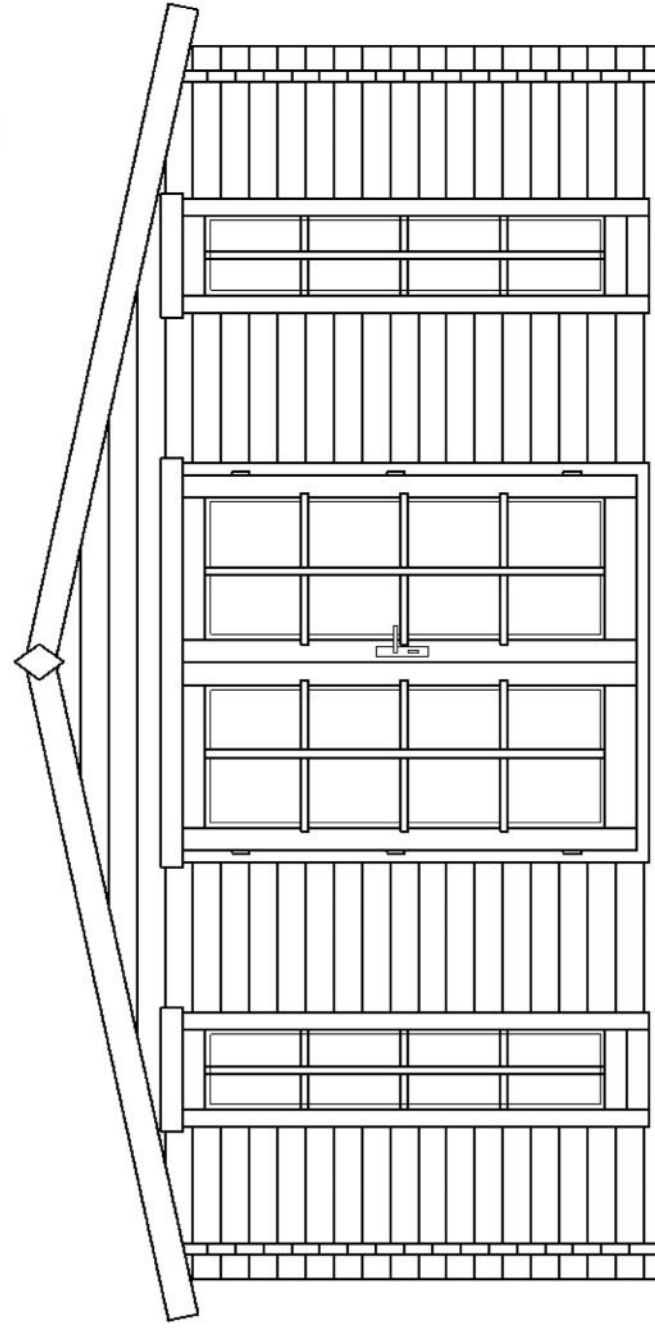

The supplier has the right to do the changes which aren't influencing operational properties of this product.

Pos	"GUSTAV" 5,0 x 3,8 (45 / 135 mm)	Profile (mm)	Length (mm)	St.
01		45x135	5000	2
02		45x135 	4500	2
03			4100	2
04			3800	20
04\1			3800	1
05			5000	15
05\1			5000	1
06			1472	10
07			648	28
08			648	28
09			45x68	5000
09\1		45x68	5000	1
10			5000	2

11	ROOFING BOARDS	19x85	2720	118
12	RAFTERS	41x145	5000	5
13	ROOF DECOR	20x120 or 20x145	2730	4
14	ROOF DECOR	20x40	2500 or 5000	4 2
15	ROOF DECOR	20x95	2500 or 5000	4 2
16	DIAMOND			2

W-1	WINDOW	850 x 680	1
W-2	WINDOW	400 x 1910	2
D-1	DOUBLE DOOR GLAZED	1590 x 1910	1

GUSTAV 5,0 x 3,8 45 mm

GUSTAV 5,0 x 3,8 45\135 mm