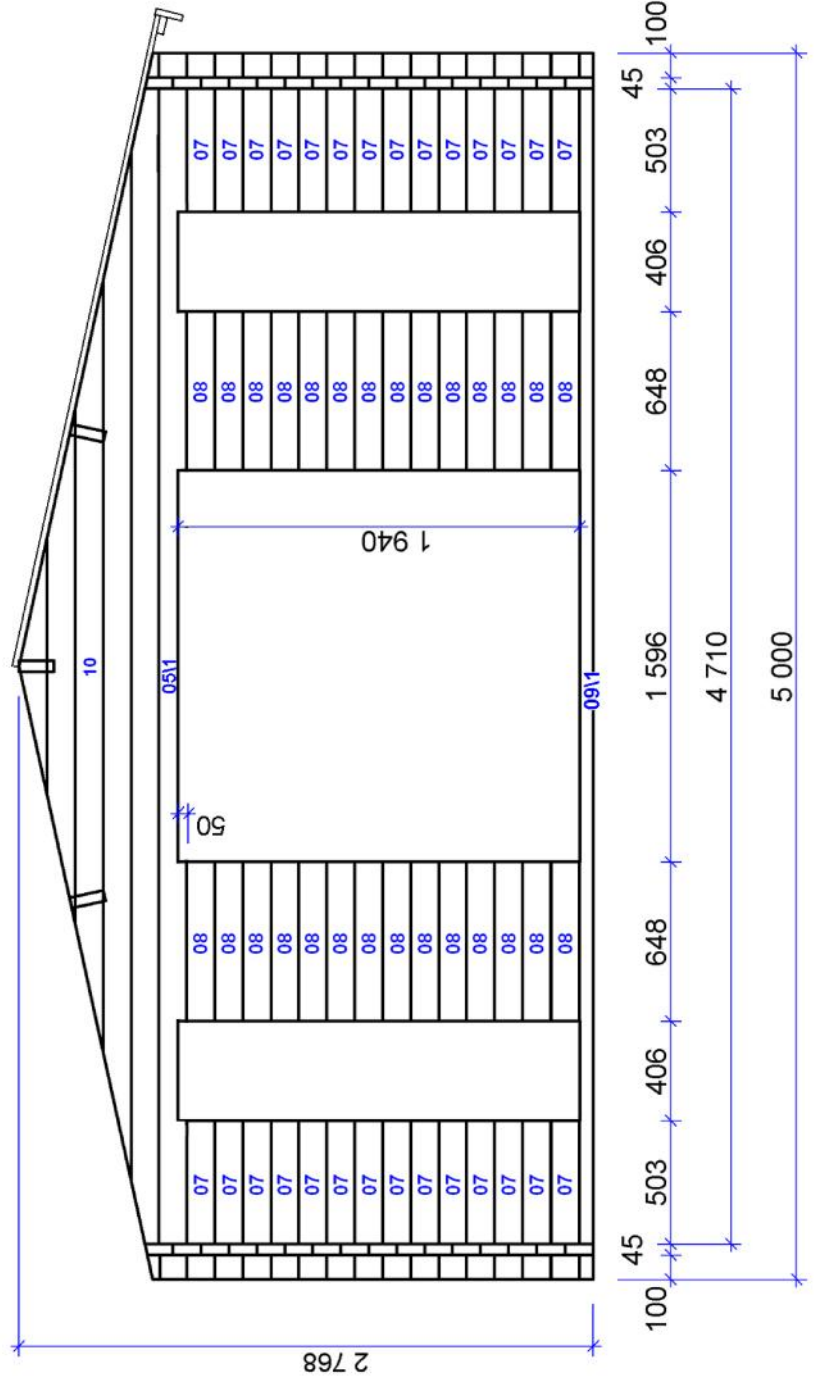

The supplier has the right to do the changes which aren't influencing operational properties of this product.

Pos	"GUSTAV" 5,0 x 3,8 (45 / 135 mm)	Profile (mm)	Length (mm)	St.
01		45x135	5000	2
02		45x135 	4500	2
03			4100	2
04			3800	20
04\1			3800	1
05			5000	15
05\1			5000	1
06			1472	10
07			648	28
08			648	28
09			45x68	5000
09\1		45x68	5000	1
10			5000	2

11	ROOFING BOARDS	19x85	2720	118
12	RAFTERS	41x145	5000	5
13	ROOF DECOR	20x120 or 20x145	2730	4
14	ROOF DECOR	20x40	2500 or 5000	4 2
15	ROOF DECOR	20x95	2500 or 5000	4 2
16	DIAMOND			2

W-1	WINDOW	850 x 680	1
W-2	WINDOW	400 x 1910	2
D-1	DOUBLE DOOR GLAZED	1590 x 1910	1

GUSTAV 5,0 x 3,8 45 mm

GUSTAV 5,0 x 3,8 45\135 mm