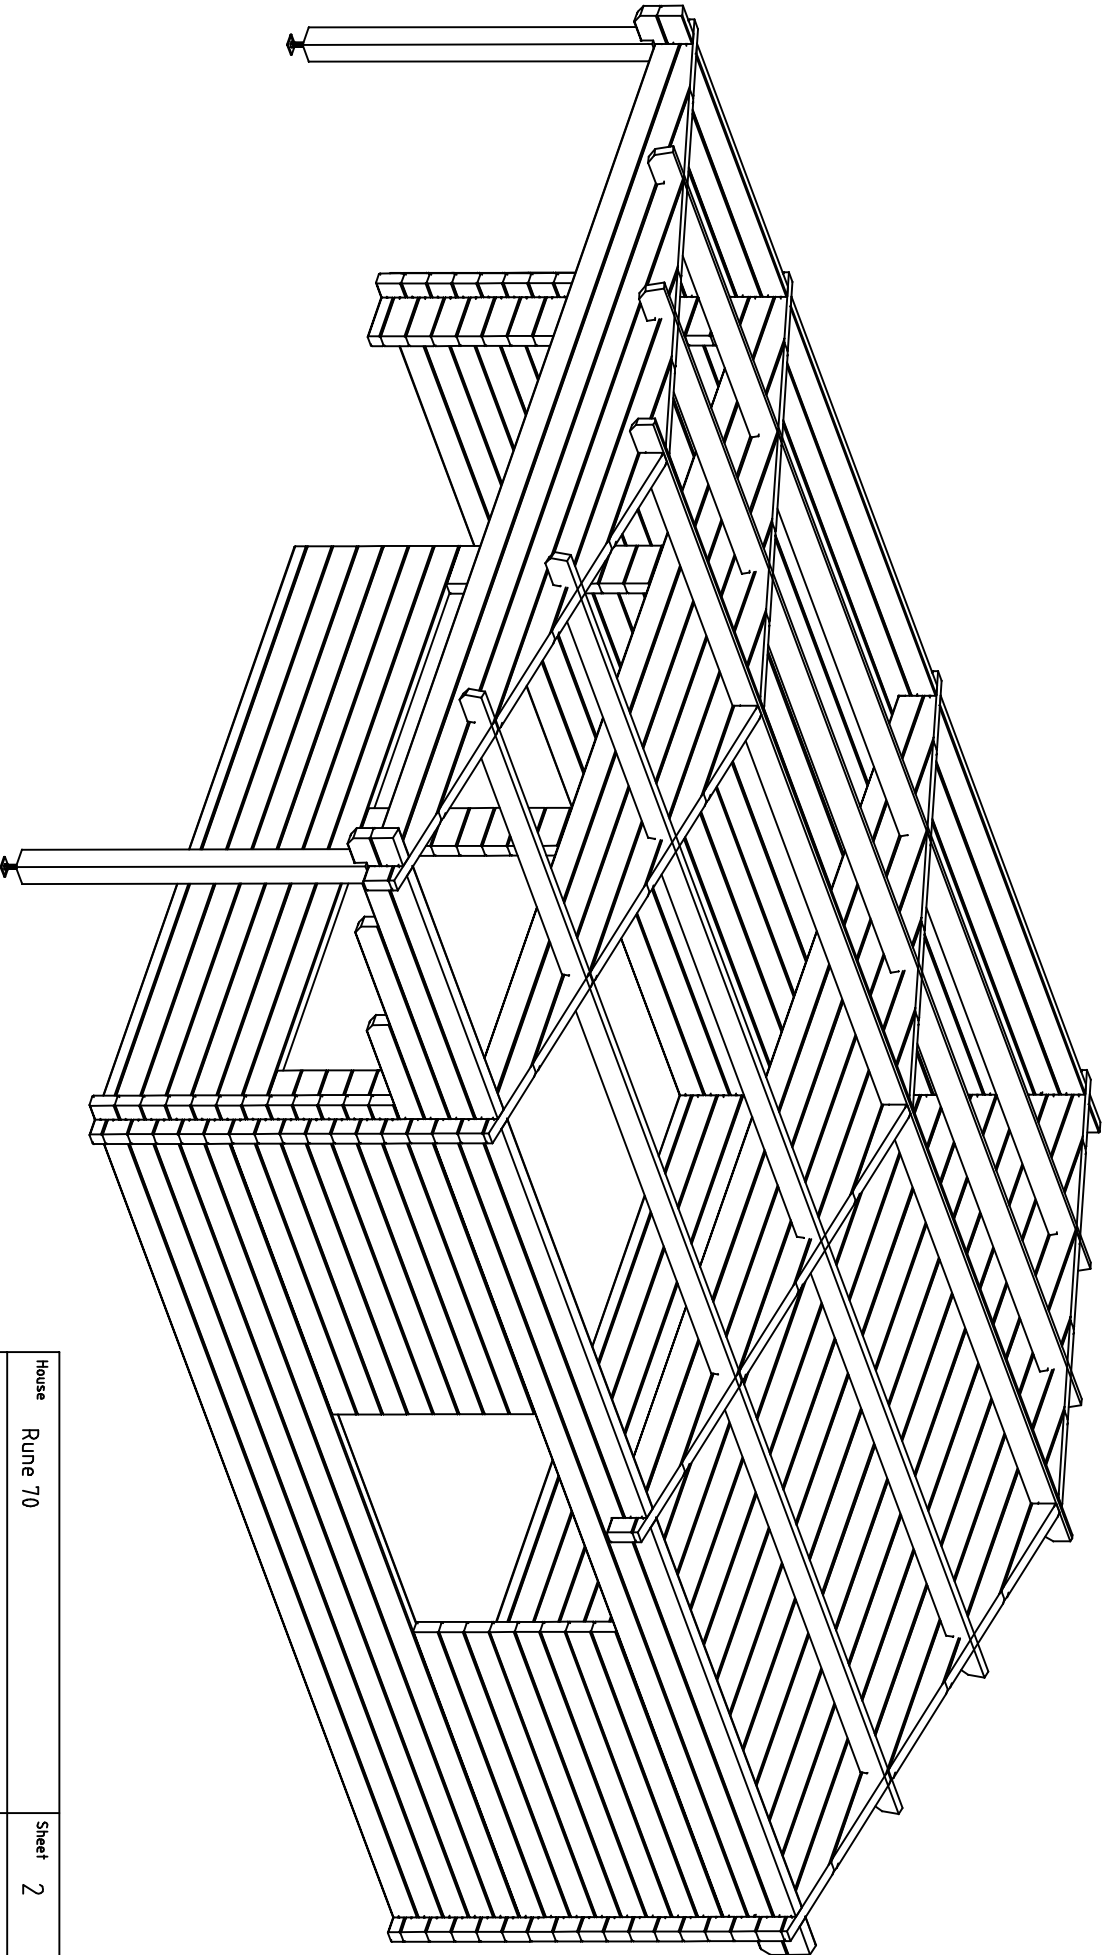

House	Rune 70	Sheet	1
Drawing	3D	Scale	
Material	70x135	Date	20.12.2021
Drawer	RP	File	Rune 70 3D.dwg

House	Rune 70	Sheet	2
Drawing	3D	Scale	
Material	70x135	Date	20.12.2021
Drawer	RP	File	Rune 70 3D.dwg