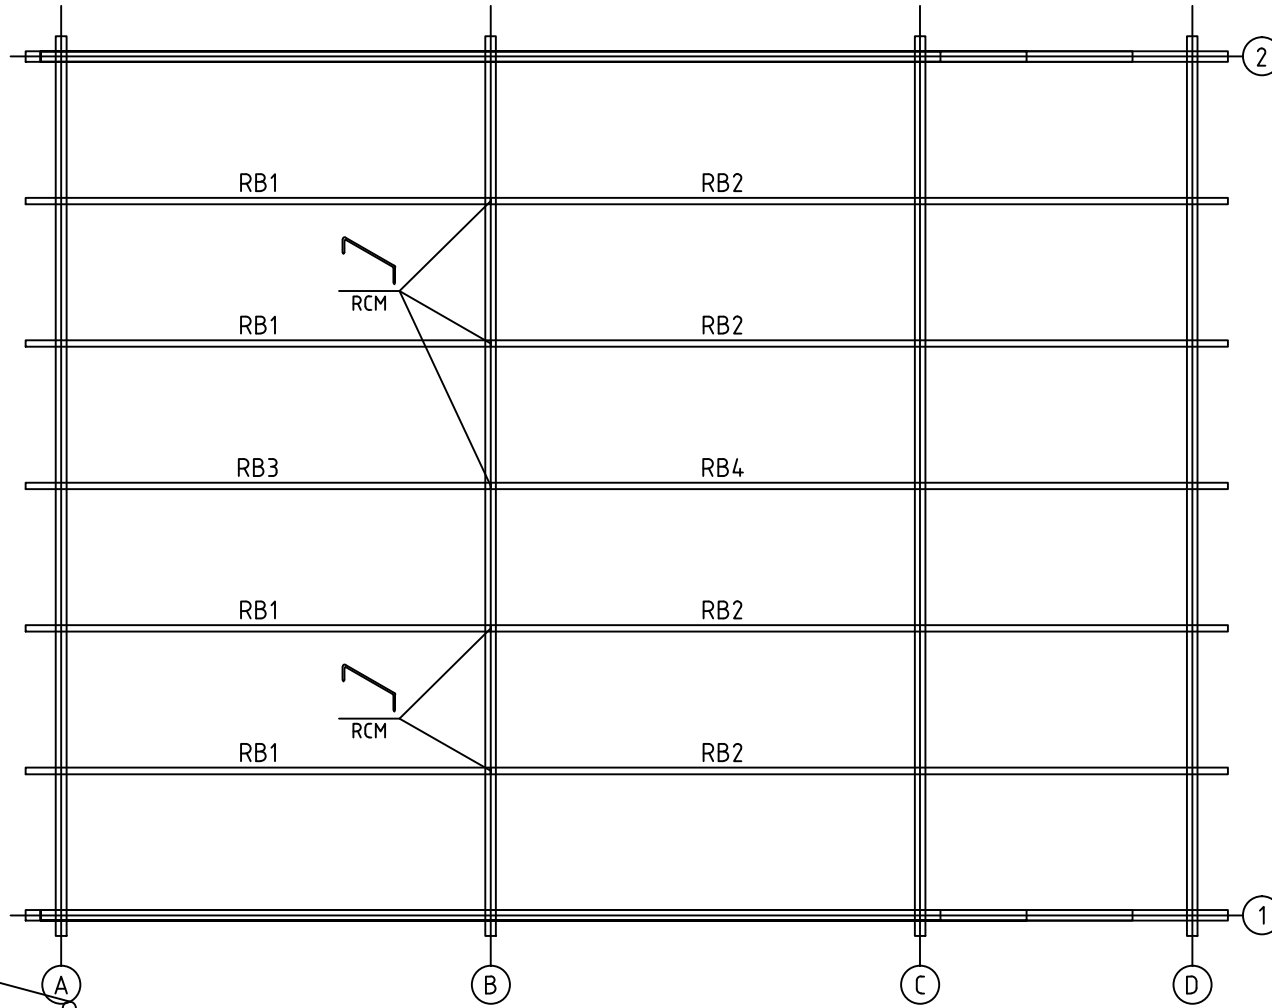

House	Rune 70	Sheet	5
Drawing	ROOFBEAMS-DACHBALKEN-DAKBALK	Scale	1:50
Material	43x140	Date	20.12.2021
Drawer	RP	File	Rune 70.dwg