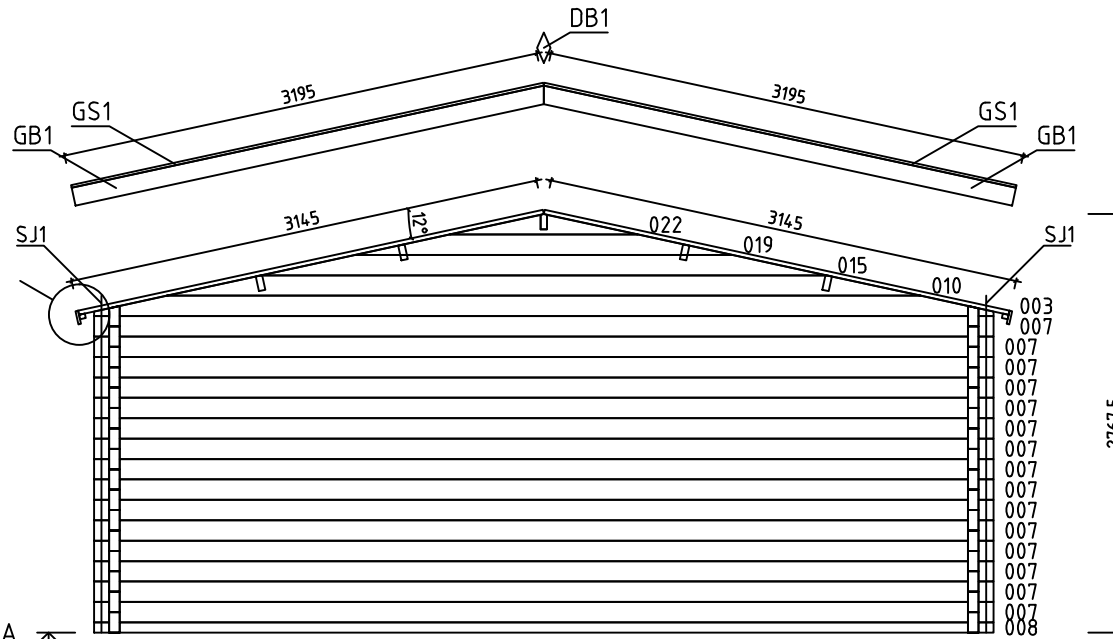

Wall-Wand-Muur A ↗