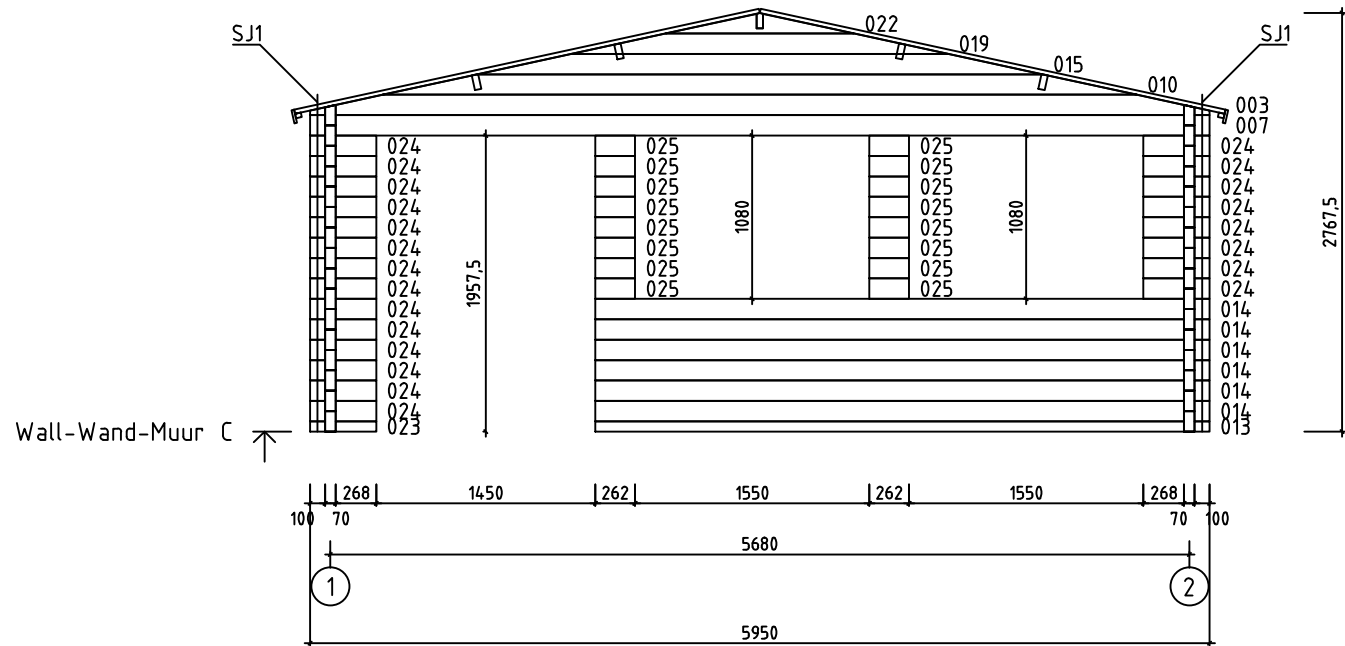

House	Rune 70	Sheet	3
Drawing	GRUNDPLAN-GRUNDPLAN-PLAN	Scale	1:50
Material	70x135	Date	20.12.2021
Drawer	RP	File	Rune 70.dwg

House	Rune 70	Sheet	5
Drawing	ROOFBEAMS-DACHBALKEN-DAKBALK	Scale	1:50
Material	43x140	Date	20.12.2021
Drawer	RP	File	Rune 70.dwg

Wall-Wand-Muur A ↗

House	Rune 70	Sheet	5
Drawing	WALL-WAND-MUUR A	Scale	1:50
Material	70x135	Date	20.12.2021
Drawer	RP	File	Rune 70.dwg

House	Rune 70	Sheet	6
Drawing	WALL-WAND-MUUR B	Scale	1:50
Material	70x135	Date	20.12.2021
Drawer	RP	File	Rune 70.dwg