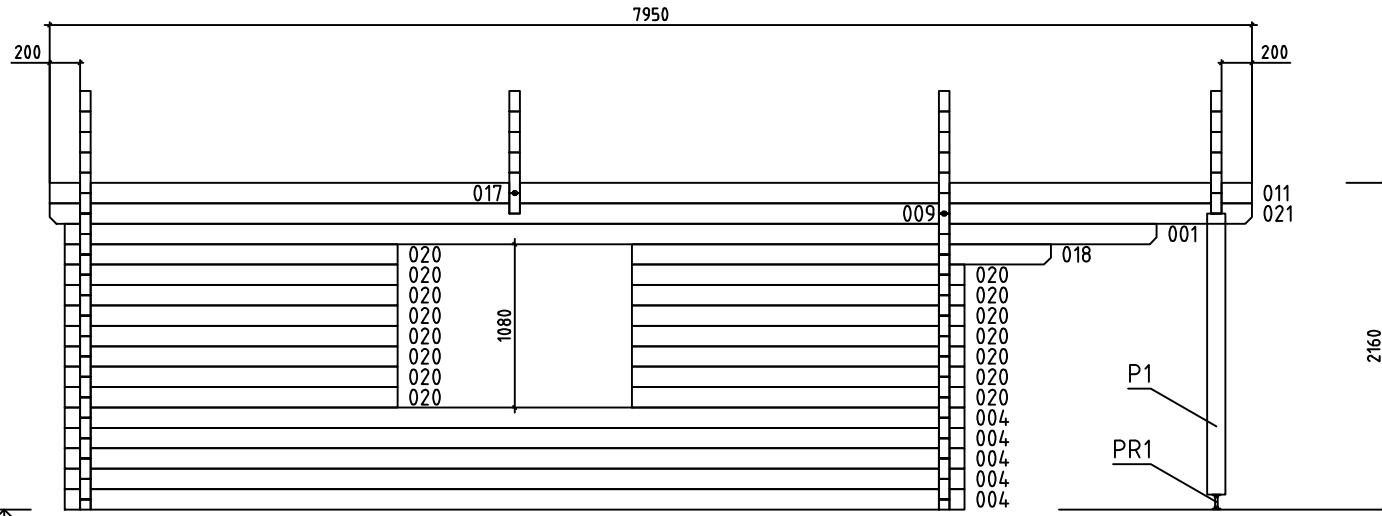

Wall-Wand-Muur 1 ↗

SCREW 3.5x35
4x

House	Rune 70	Sheet	9
Drawing	WALL-WAND-MUUR 1	Scale	1:50
Material	70x135	Date	20.12.2021
Drawer	RP	File	Rune 70.dwg

Wall-Wand-Muur 2 ↗

House	Rune 70	Sheet	10
Drawing	WALL-WAND-MUUR 2	Scale	1:50
Material	70x135	Date	20.12.2021
Drawer	RP	File	Rune 70.dwg