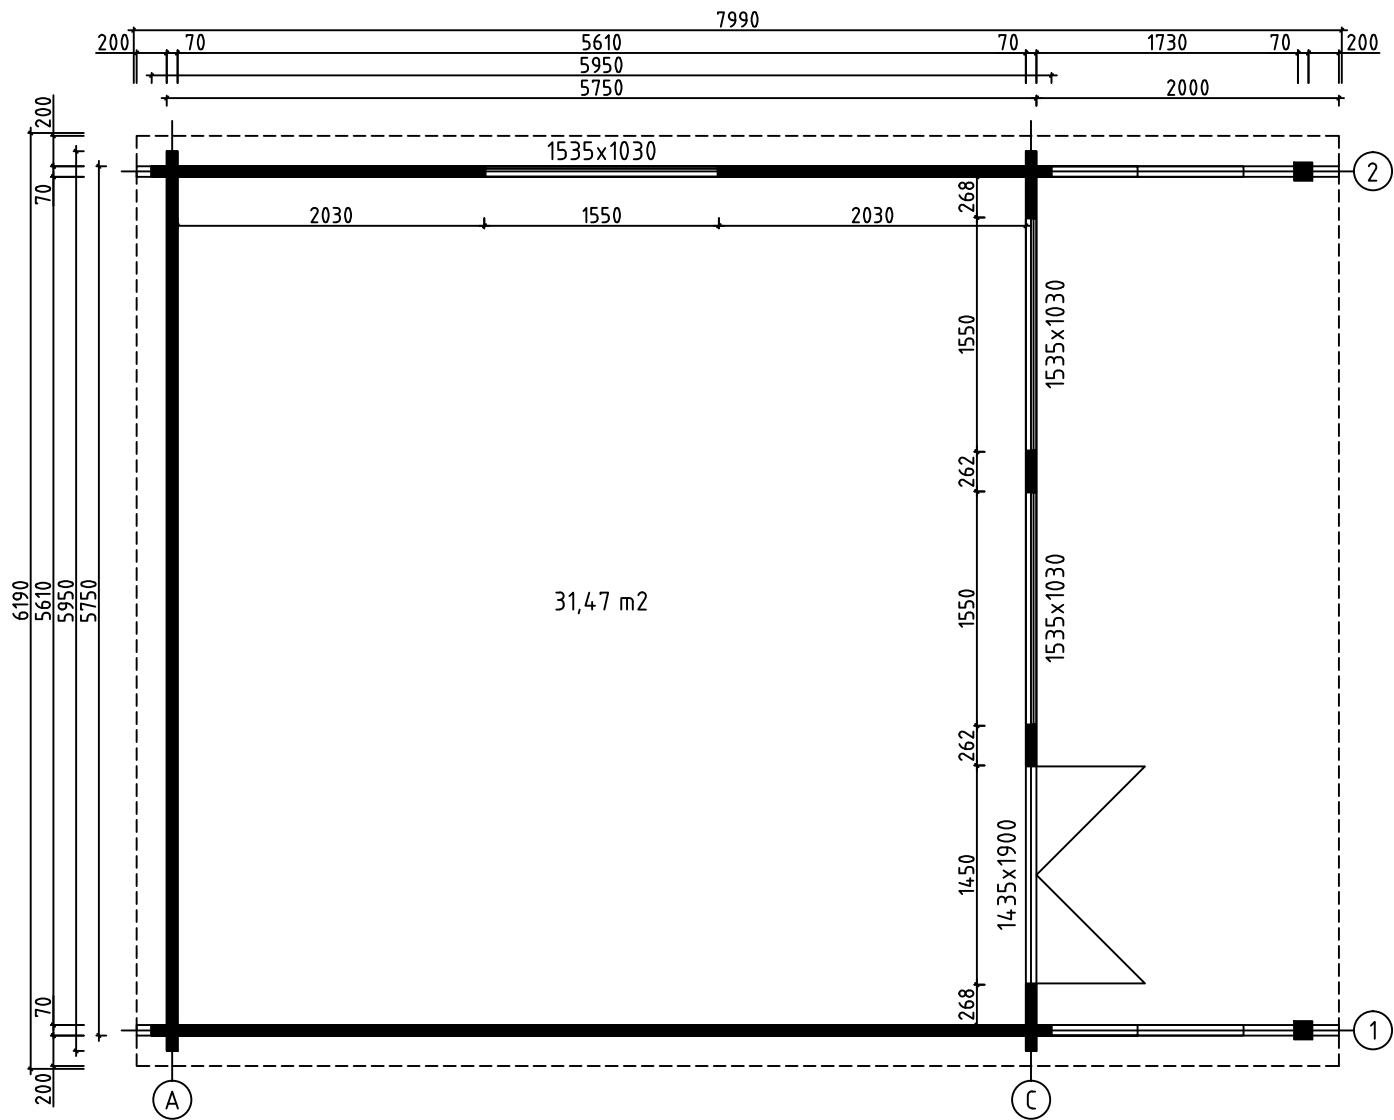

House	Rune 70	Sheet	3
Drawing	GRUNDPLAN-GRUNDPLAN-PLAN	Scale	1:50
Material	70x135	Date	20.12.2021
Drawer	RP	File	Rune 70.dwg

House	Rune 70	Sheet	5
Drawing	ROOFBEAMS-DACHBALKEN-DAKBALK	Scale	1:50
Material	43x140	Date	20.12.2021
Drawer	RP	File	Rune 70.dwg

Wall-Wand-Muur A ↗

House	Rune 70	Sheet	5
Drawing	WALL-WAND-MUUR A	Scale	1:50
Material	70x135	Date	20.12.2021
Drawer	RP	File	Rune 70.dwg

House	Rune 70	Sheet	6
Drawing	WALL-WAND-MUUR B	Scale	1:50
Material	70x135	Date	20.12.2021
Drawer	RP	File	Rune 70.dwg

House	Rune 70	Sheet	7
Drawing	WALL-WAND-MUUR C	Scale	1:50
Material	70x135	Date	20.12.2021
Drawer	RP	File	Rune 70.dwg

House	Rune 70	Sheet	8
Drawing	WALL-WAND-MUUR D	Scale	1:50
Material	70x135	Date	20.12.2021
Drawer	RP	File	Rune 70.dwg

Wall-Wand-Muur 1 ↗

SCREW 3.5x35
4x

House	Rune 70	Sheet	9
Drawing	WALL-WAND-MUUR 1	Scale	1:50
Material	70x135	Date	20.12.2021
Drawer	RP	File	Rune 70.dwg

Wall-Wand-Muur 2 ↗

House	Rune 70	Sheet	10
Drawing	WALL-WAND-MUUR 2	Scale	1:50
Material	70x135	Date	20.12.2021
Drawer	RP	File	Rune 70.dwg