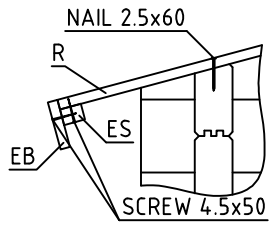

Wall-Wand-Muur A ↗