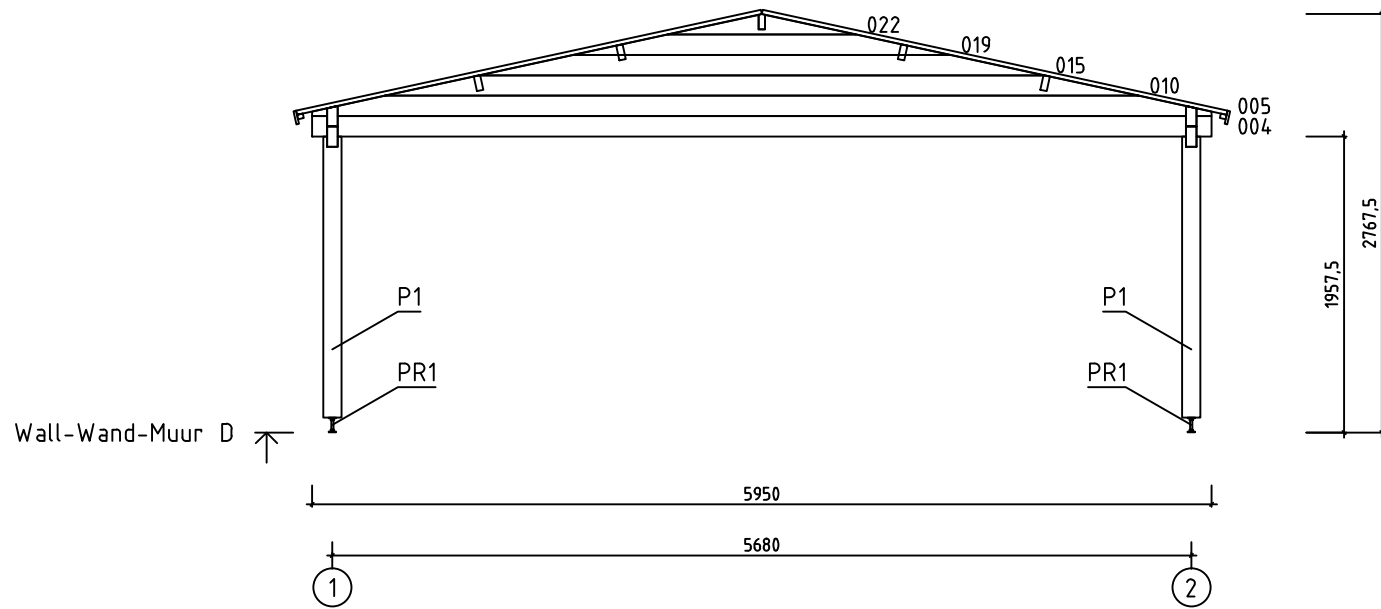

House	Rune 70	Sheet	8
Drawing	WALL-WAND-MUUR D	Scale	1:50
Material	70x135	Date	20.12.2021
Drawer	RP	File	Rune 70.dwg