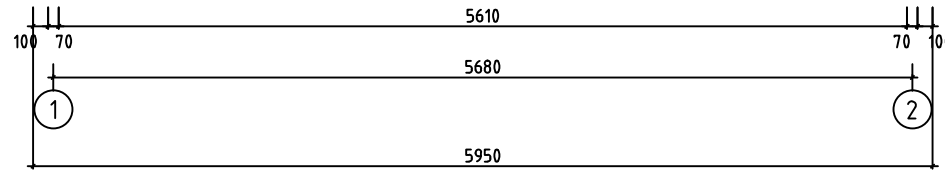

House	Rune 70	Sheet	5
Drawing	WALL-WAND-MUUR A	Scale	1:50
Material	70x135	Date	20.12.2021
Drawer	RP	File	Rune 70.dwg