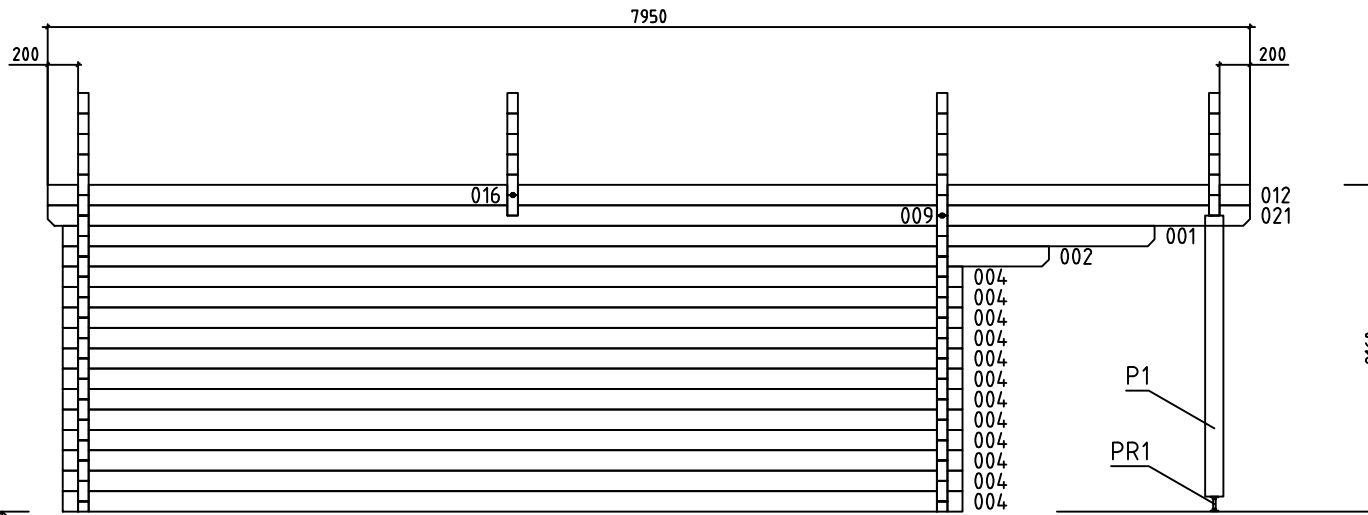

Wall-Wand-Muur 1 ↗

SCREW 3.5x35
4x