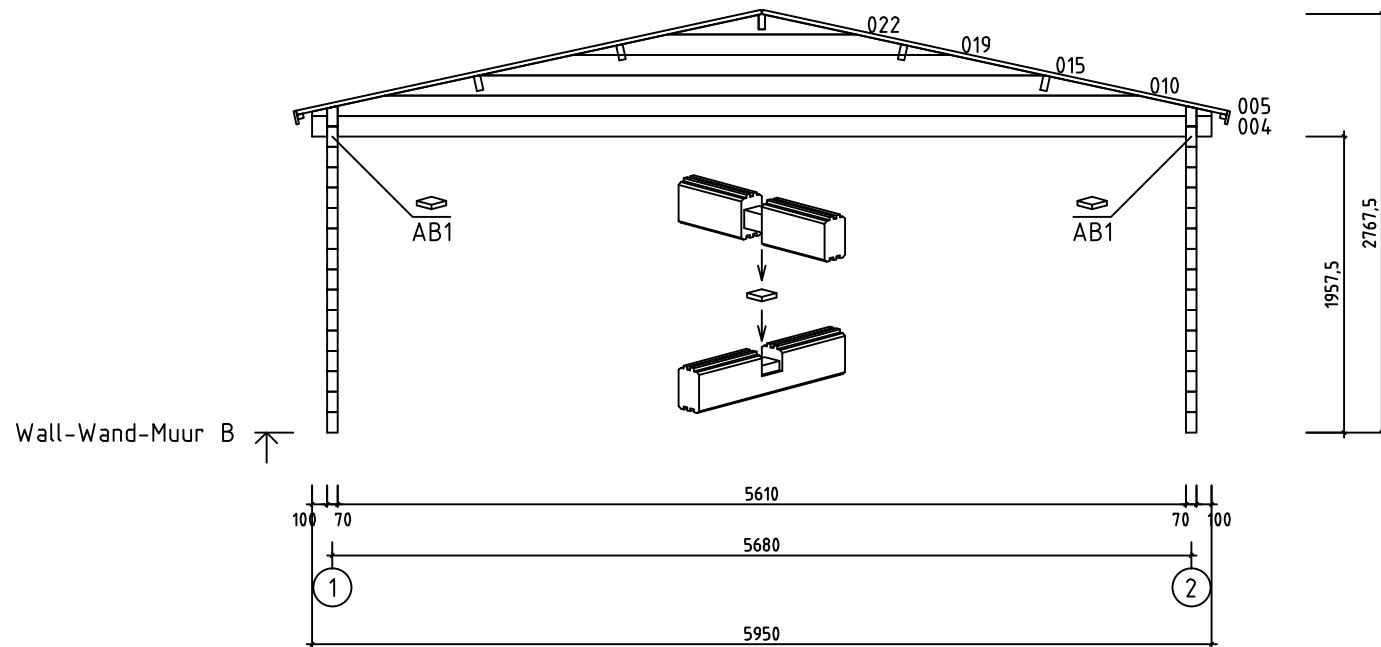

House	Rune 70	Sheet	3
Drawing	GRUNDPLAN-GRUNDPLAN-PLAN	Scale	1:50
Material	70x135	Date	20.12.2021
Drawer	RP	File	Rune 70.dwg

House	Rune 70	Sheet	5
Drawing	ROOFBEAMS-DACHBALKEN-DAKBALK	Scale	1:50
Material	43x140	Date	20.12.2021
Drawer	RP	File	Rune 70.dwg

Wall-Wand-Muur A ↗

House	Rune 70	Sheet	5
Drawing	WALL-WAND-MUUR A	Scale	1:50
Material	70x135	Date	20.12.2021
Drawer	RP	File	Rune 70.dwg

House	Rune 70	Sheet	6
Drawing	WALL-WAND-MUUR B	Scale	1:50
Material	70x135	Date	20.12.2021
Drawer	RP	File	Rune 70.dwg