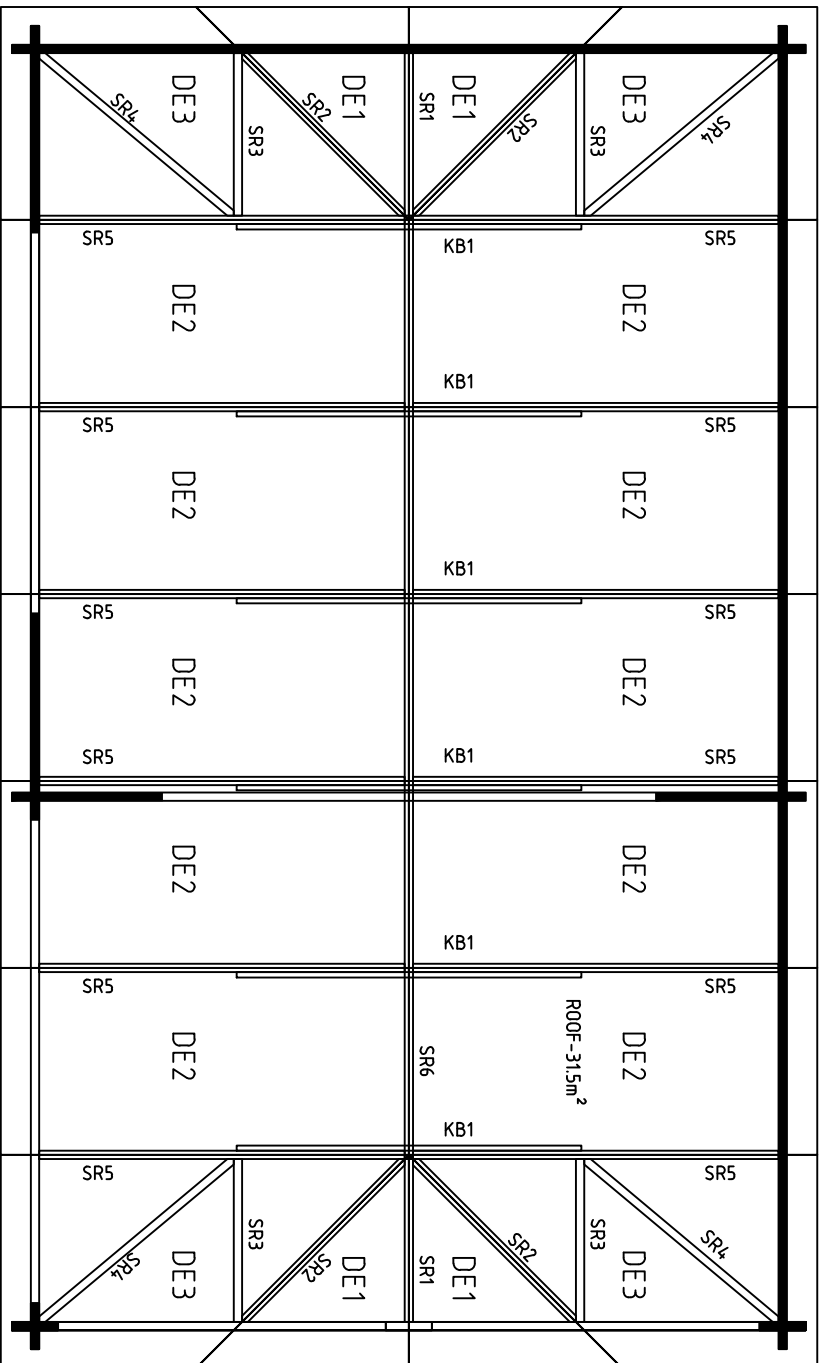

Model	Torkel44ISO Mirror	Page	
Client		Scale	1:40
Material	44X135	Date	22.03.2018
Company		File	Torkel44ISO Mirror.dwg