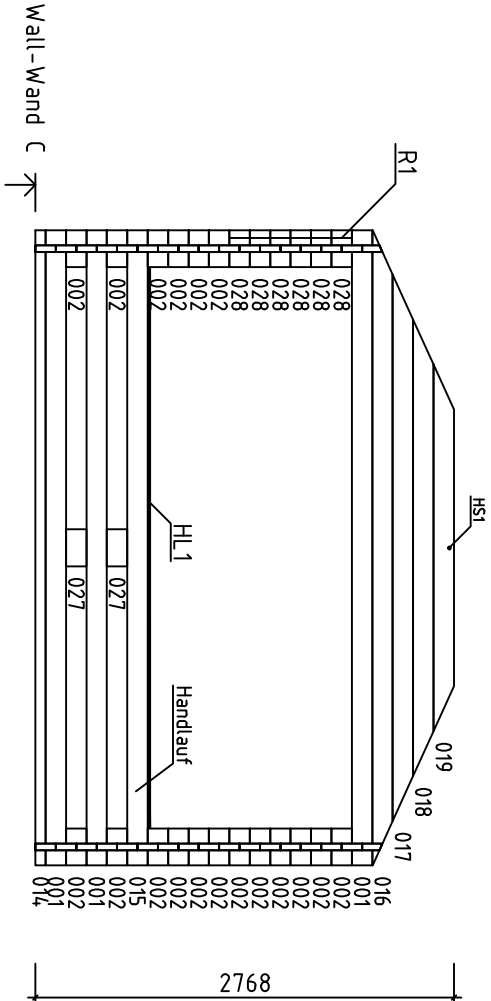

Model	Torkell44ISO Mirror	Page	4
Client		Scale	1:4.0
Material	4.4X13.5	Date	22.03.2018
Company	File	Torkell44ISO Mirror.dwg