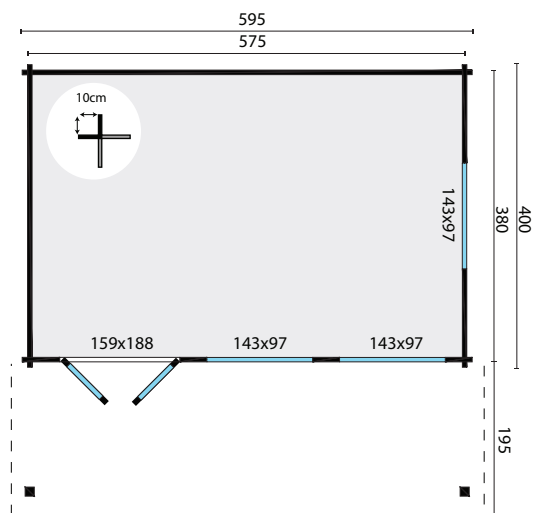

TUINDECO

LEADING IN GARDEN PRODUCTS

40.0812

Torsten

All sizes are approximate and in cm

21,8+11,2m²

-

54,5m³

58mm

39,0m²

4-6-4mm

990/990kg

600x120x52cm

600x120x52cm