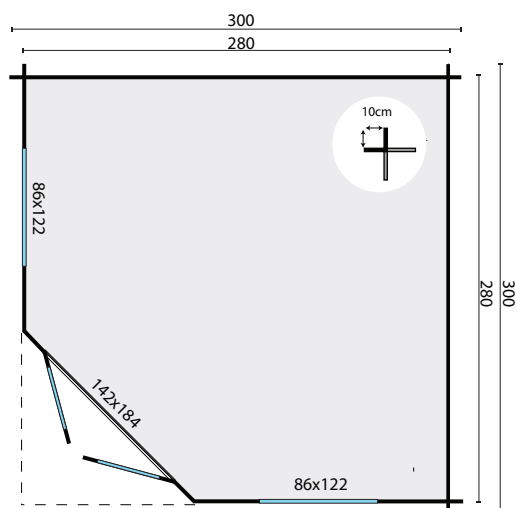

# Asmund

All sizes are approximate and in cm

7,0m<sup>2</sup>

-

17,9m<sup>3</sup>

28mm

11,0m<sup>2</sup>

4mm

650kg

333x114x60cm