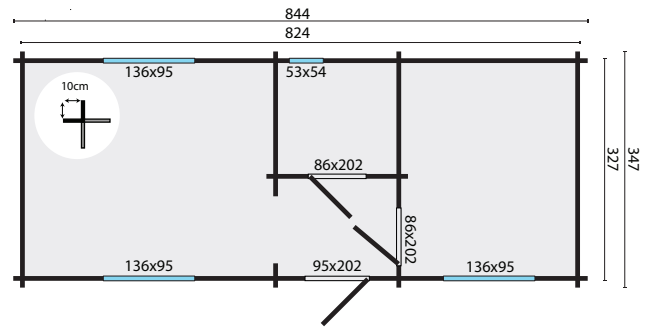

TUINDECO

LEADING IN GARDEN PRODUCTS

40.7315

Ava

All sizes are approximate and in cm

24,7m²

28mm

61,7m³

70mm

33,2m²

3-6-3mm

1750/1750/200kg

600x114x78cm

600x114x74cm

270x114x72cm