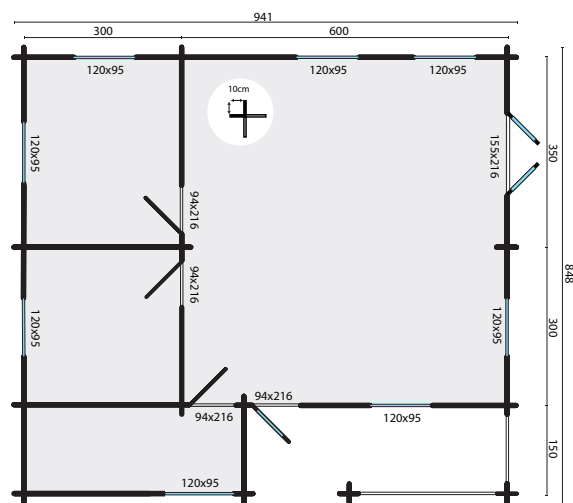

TUINDECO

LEADING IN GARDEN PRODUCTS

40.7299

Azores

All sizes are approximate and in cm

65,2+7,2m²

28mm

179,3m³

70mm

87,2m²

3-9-3mm

1525/1622/1502kg
1573/170kg

600x114x73/600x114x73cm
600x114x72/600x114x72cm
220x130x80cm