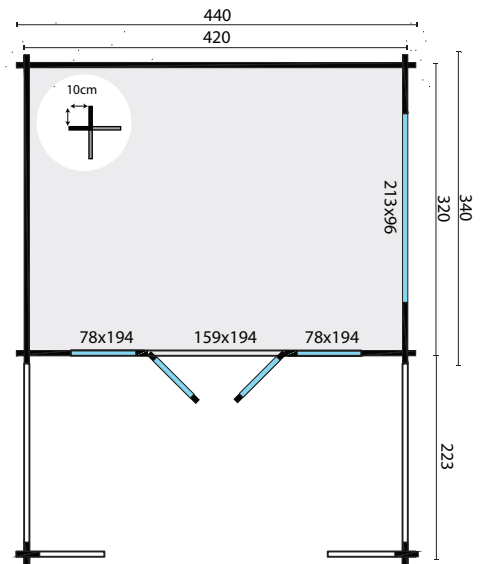

# Bolton

All sizes are approximate and in cm

 13,4+9,2m<sup>2</sup>

 31,0m<sup>3</sup>

 27,6m<sup>2</sup>

-

58mm

4-6-4mm

1650kg

610x115x77cm