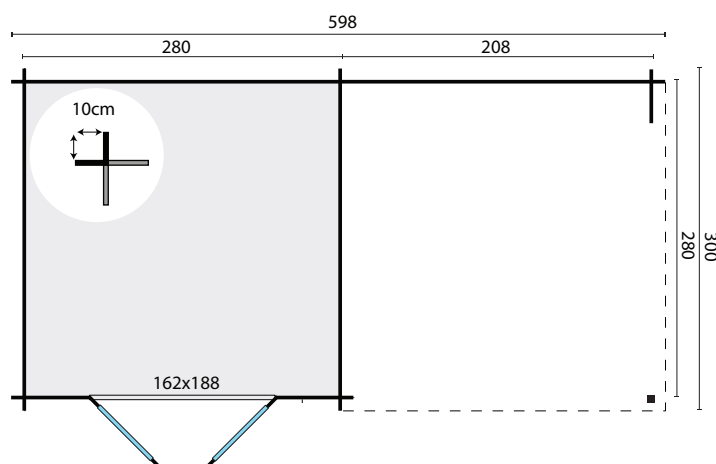

TUINDECO

LEADING IN GARDEN PRODUCTS

40.0194

Chappo

All sizes are approximate and in cm

7,5 + 8,1m²

-

15,6m³

28mm

19,5m²

4mm

900kg

600x114x41cm