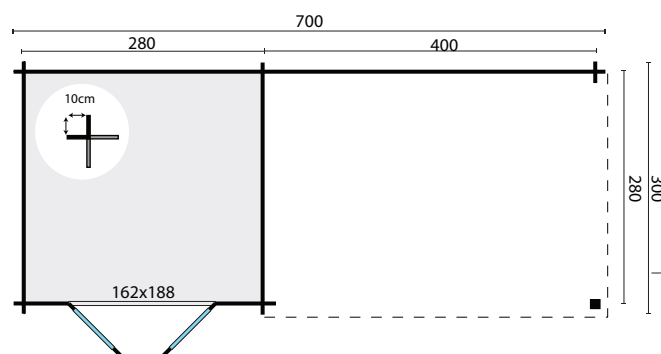

# Charlotta

All sizes are approximate and in cm

  $7,5+10,8\text{m}^2$

-

  $16,4\text{m}^3$

 28mm

  $22,8\text{m}^2$

 4mm

900kg

420x114x63cm