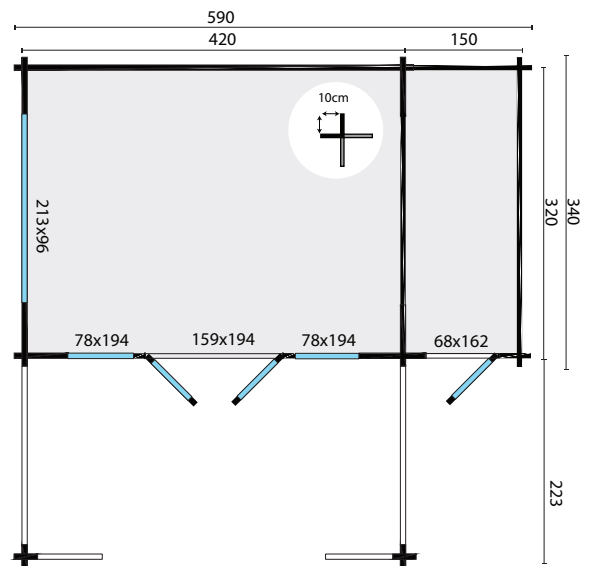

TUINDECO

LEADING IN GARDEN PRODUCTS

40.7003

Coventry

All sizes are approximate and in cm

 $13,4+4,8+9,2\text{m}^2$

 $41,9\text{m}^3$

 $37,3\text{m}^2$

-

 58mm

 4-6-4mm

1000/1000kg

610x115x54cm
610x115x50cm