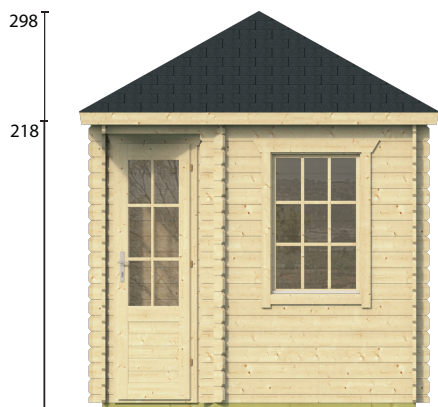

TUINDECO

LEADING IN GARDEN PRODUCTS

40.0764

Daniel

All sizes are approximate and in cm

5,8m²

-

14,5m³

28mm

9,0m²

4mm

443kg

262x120x52cm