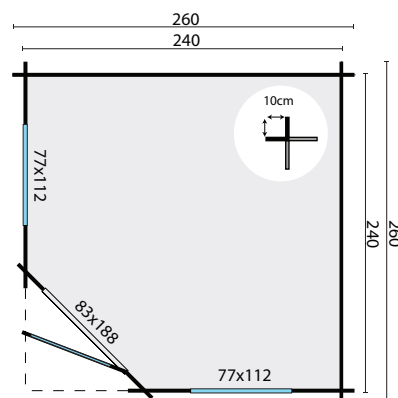

TUINDECO

LEADING IN GARDEN PRODUCTS

40.0764

Daniel

All sizes are approximate and in cm

5,8m²

-

14,5m³

28mm

9,0m²

4mm

443kg

262x120x52cm