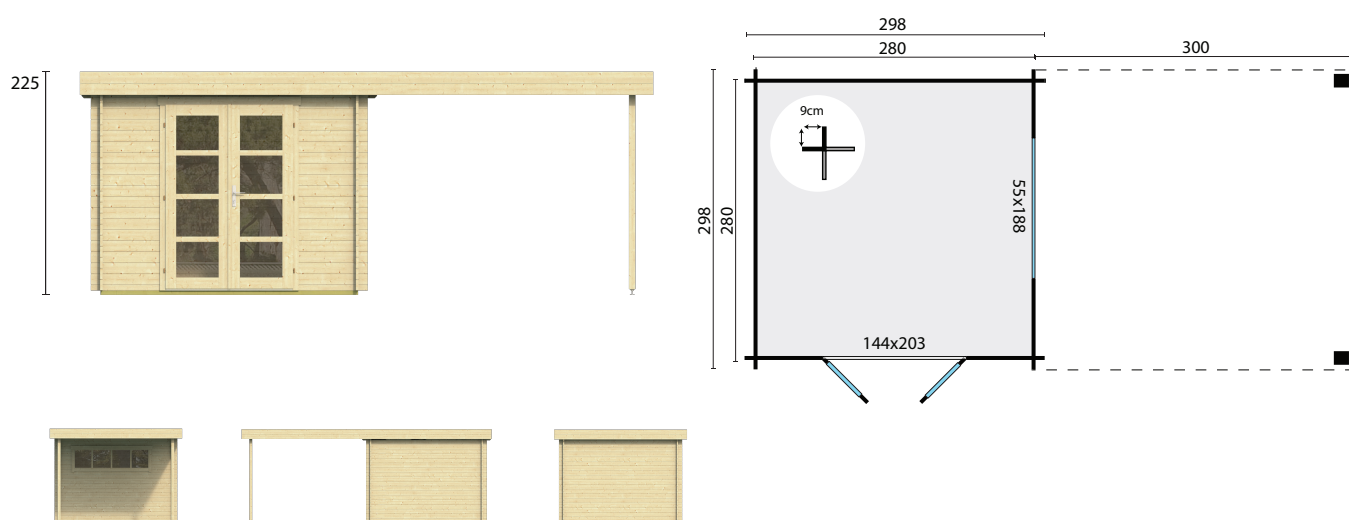

TUINDECO

LEADING IN GARDEN PRODUCTS

40.0746

Dellinger

All sizes are approximate and in cm

 $7,8+7,8\text{m}^2$

 $17,5\text{m}^3$

 $18,7\text{m}^2$

-

 28mm

 4mm

650kg

600x115x37cm