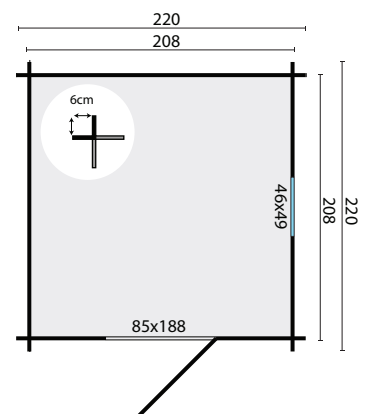

TUINDECO

LEADING IN GARDEN PRODUCTS

40.0167

Eigo

228
205

All sizes are approximate and in cm

4,2m²

-

9,2m³

19mm

5,8m²

4mm

260kg

245x120x35cm