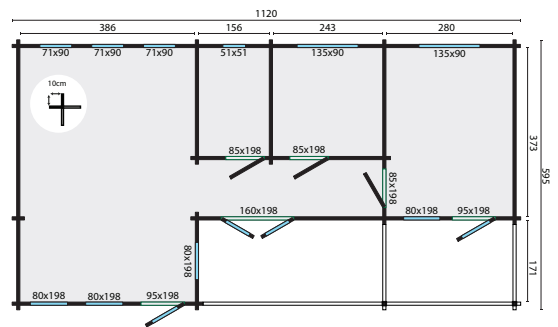

TUINDECO

LEADING IN GARDEN PRODUCTS

40.7317

Letterkenny

All sizes are approximate and in cm

 46,6+12,3m²

 28mm

 116,5m³

 70mm

 75,4m²

 3-6-3mm

600x114x71cm 1400kg
 600x114x71cm 1400kg
 600x114x73cm 1600kg
 600x114x73cm 1600kg
 207x114x142cm 500kg