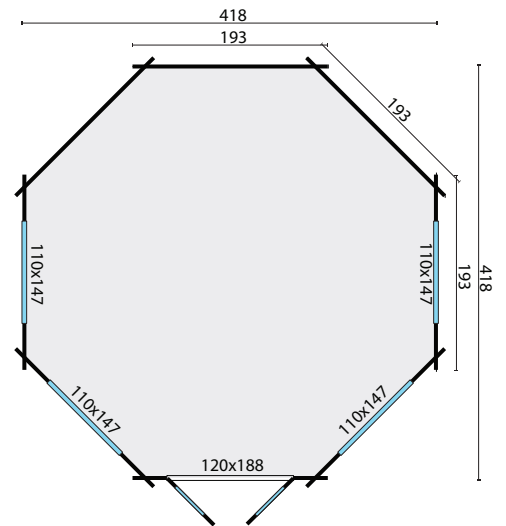

TUINDECO

LEADING IN GARDEN PRODUCTS

40.0761

Lynn

All sizes are approximate and in cm

 13,4m²

 36,0m³

 19,7m²

-

44mm

4-6-4mm

680kg

387x115x71cm