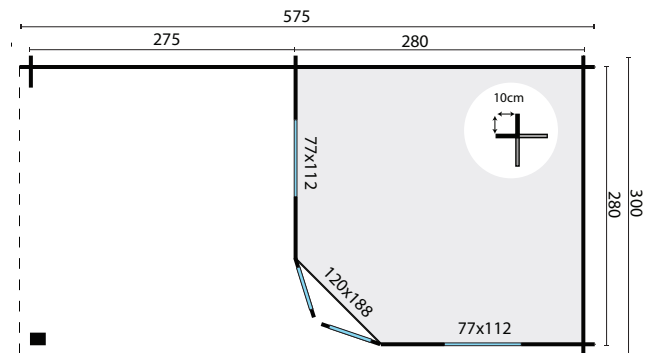

TUINDECO

LEADING IN GARDEN PRODUCTS

40.0724

Markku

All sizes are approximate and in cm

 $7,8+7,1\text{m}^2$

-

 $19,5\text{m}^3$

28mm

 $25,2\text{m}^2$

4mm

754kg

576x120x44cm