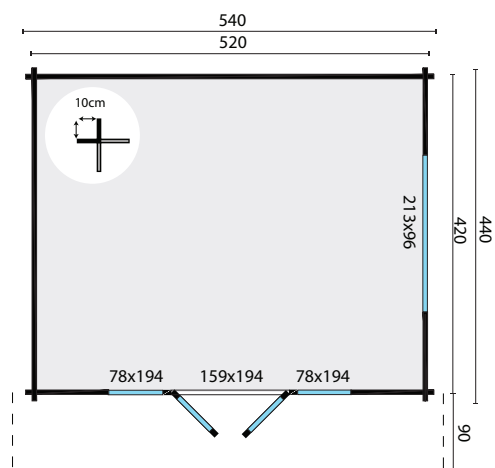

TUINDECO

LEADING IN GARDEN PRODUCTS

40.7013

Newcastle

All sizes are approximate and in cm

 21,8m²

 50,0m³

 29,7m²

-

 58mm

 4-6-4mm

1690kg

600x115x80cm