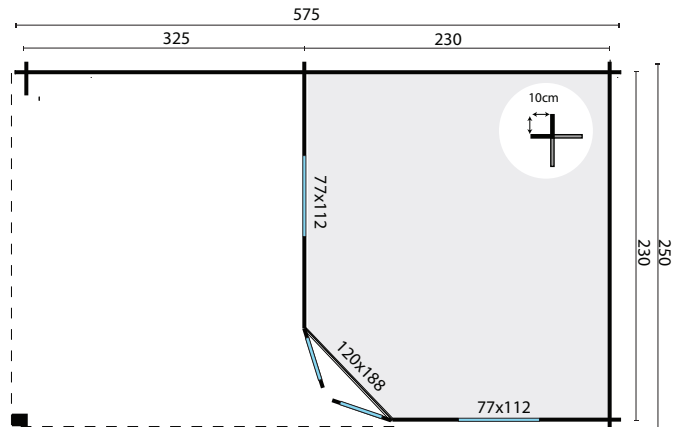

TUINDECO

LEADING IN GARDEN PRODUCTS

40.0725

Niklas

All sizes are approximate and in cm

5,3+7,0m²

-

11,9m³

28mm

21,8m²

4mm

694kg

576x120x43cm