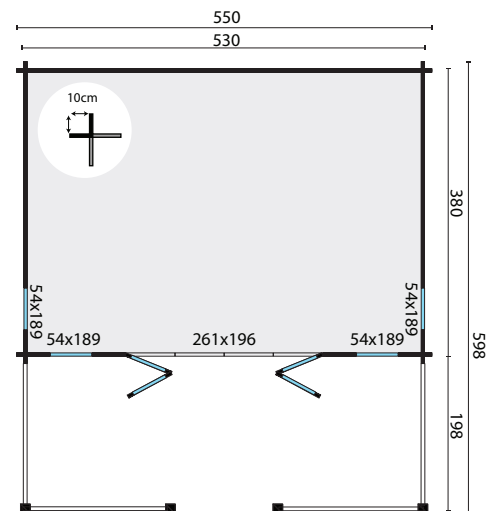

# Olaug

All sizes are approximate and in cm

 19,3+10,5m<sup>2</sup>

-

 60,3m<sup>3</sup>

44mm

 42,0m<sup>2</sup>

3-6-3mm

1250/1250kg

600x114x55cm

600x114x55cm