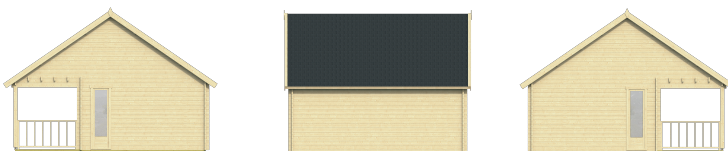

# Olaug

All sizes are approximate and in cm

 19,3+10,5m<sup>2</sup>

-

 60,3m<sup>3</sup>

44mm

 42,0m<sup>2</sup>

3-6-3mm

1250/1250kg

600x114x55cm

600x114x55cm