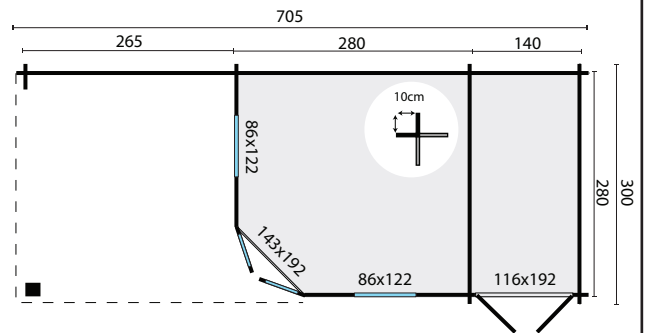

TUINDECO

LEADING IN GARDEN PRODUCTS

40.0726

Olson

All sizes are approximate and in cm

6,7+3,7+7,4m²

-

30,4m³

44mm

31,0m²

3-6-3mm

1600kg

600x120x68cm