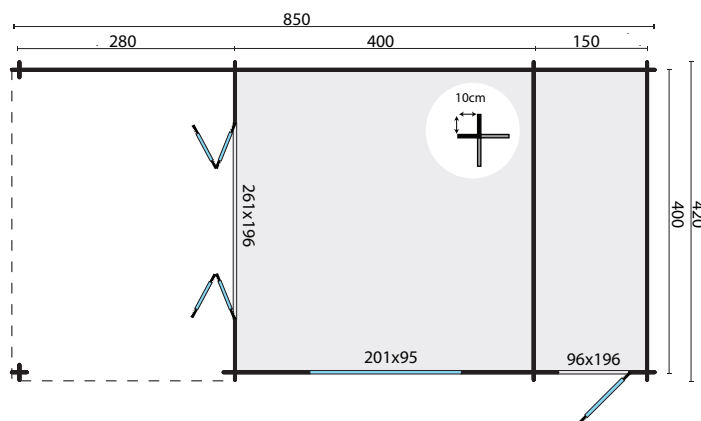

# Sibella

All sizes are approximate and in cm

15,3+5,7+10,8m<sup>2</sup>

-

54,6m<sup>3</sup>

44mm

41,8m<sup>2</sup>

3-6-3mm

1400/1450kg

600x114x62cm

600x114x64cm