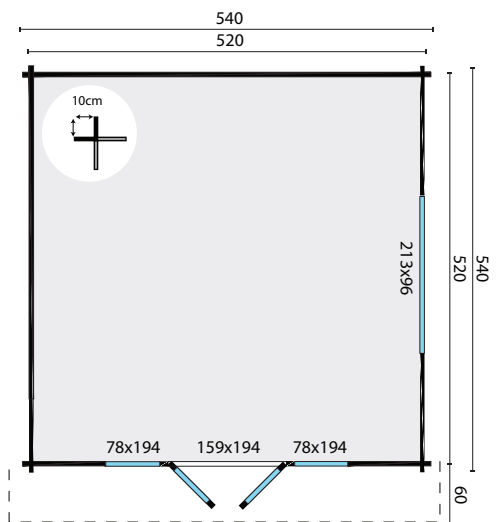

TUINDECO

LEADING IN GARDEN PRODUCTS

40.7007

Southampton

276
216

All sizes are approximate and in cm

 27,0m²

 62,0m³

 34,6m²

-

 58mm

 4-6-4mm

950/950kg

600x115x55cm
600x115x50cm