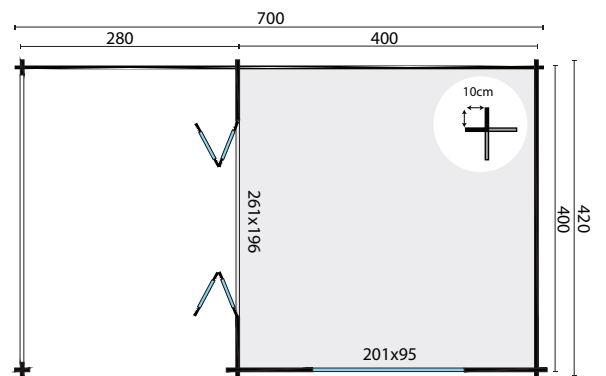

TUINDECO

LEADING IN GARDEN PRODUCTS

40.0711 Torkel

All sizes are approximate and in cm

 15,3+10,8m²

-

 39,8m³

44mm

 34,9m²

3-6-3mm

1700kg

600x114x90cm