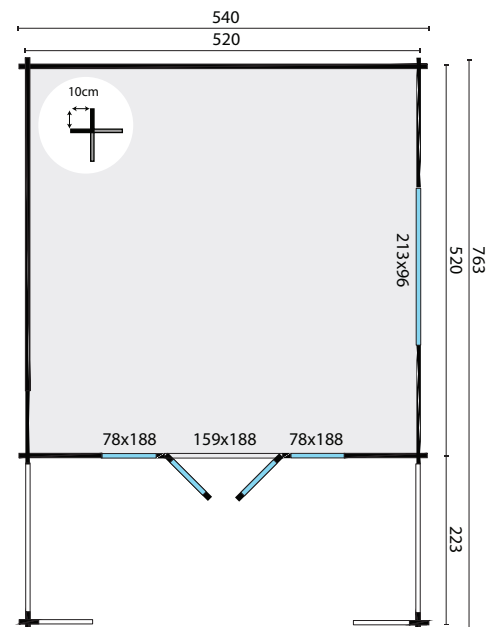

TUINDECO

LEADING IN GARDEN PRODUCTS

40.7008 Wigan

All sizes are approximate and in cm

 27,0+11,4m²

 62,0m³

 45,1m²

-

 58mm

 4-6-4mm
4-16-4mm

1300/1300kg

600x120x52cm
600x120x52cm